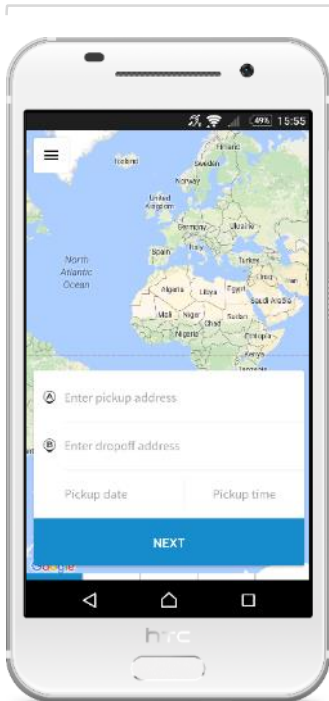

Consistently high-
quality

App and Website bookings in less than 30 seconds

Main

Start & End

Date & time

Flight Info

Book

Simplify Your Ground Transportation