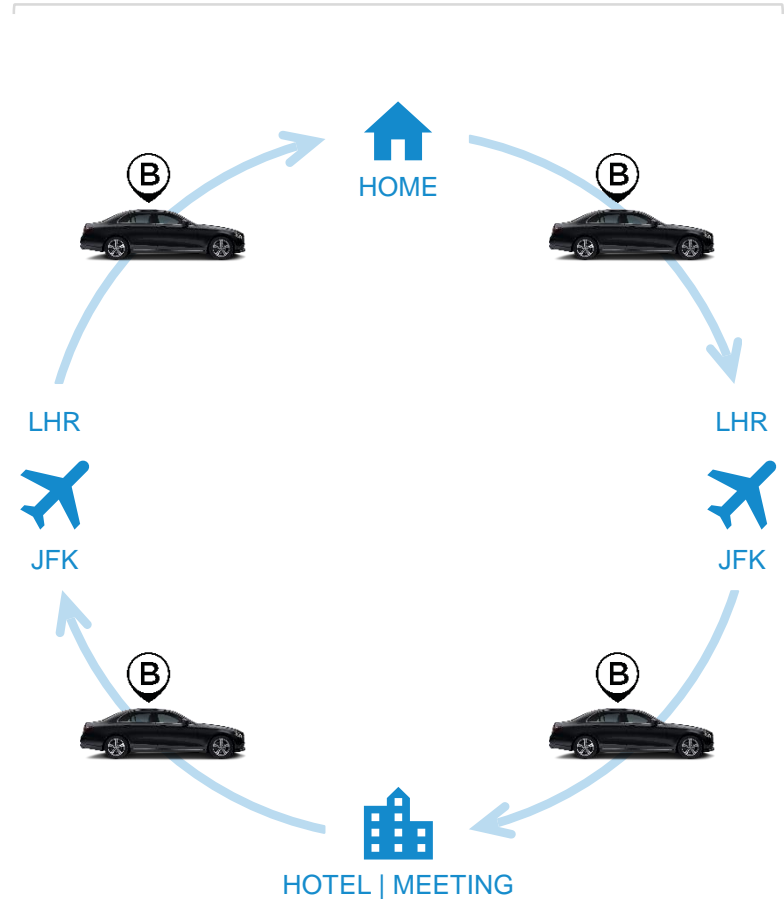

Consistently high-
quality

App and Website bookings in less than 30 seconds

Main

Start & End

Date & time

Flight Info

Book

Simplify Your Ground Transportation

Why do this?

When you can do that?

Blacklane: high quality at fair rates

In Cooperation with Travel Partners

A man with a beard, wearing a dark suit, light blue shirt, and red tie, is looking down. The image is overlaid with a dark, semi-transparent filter and a diagonal line crossing from the top left to the bottom right. The text "See you on the road!" is positioned at the bottom center in white.