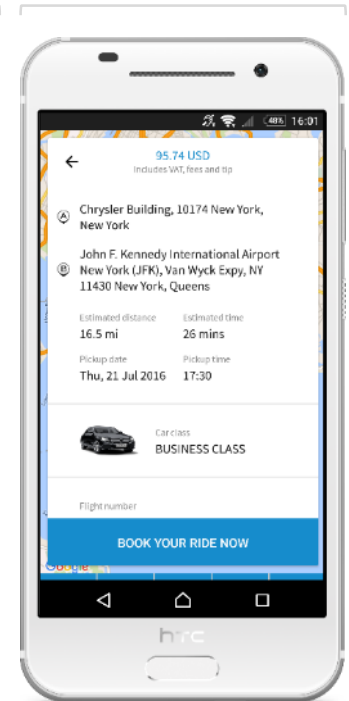

Consistently high-
quality

App and Website bookings in less than 30 seconds

Main

Start & End

Date & time

Flight Info

Book

Simplify Your Ground Transportation

Why do this?

When you can do that?

Blacklane: high quality at fair rates

In Cooperation with Travel Partners

A man with a beard, wearing a dark suit, light blue shirt, and red tie, is looking down. The image is overlaid with a dark, semi-transparent filter and a diagonal line crossing from the top left to the bottom right. The text "See you on the road!" is positioned at the bottom center in white.