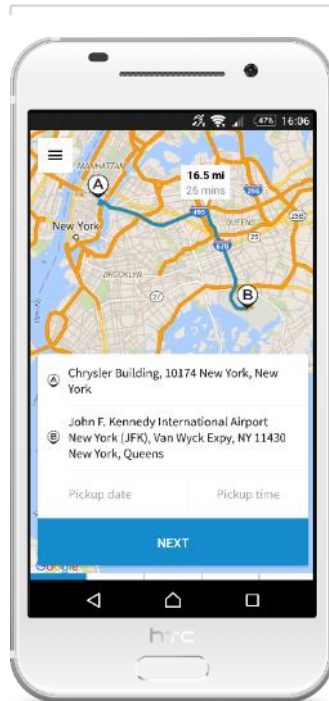

Consistently high-
quality

App and Website bookings in less than 30 seconds

Main

Start & End

Date & time

Flight Info

Book

Simplify Your Ground Transportation