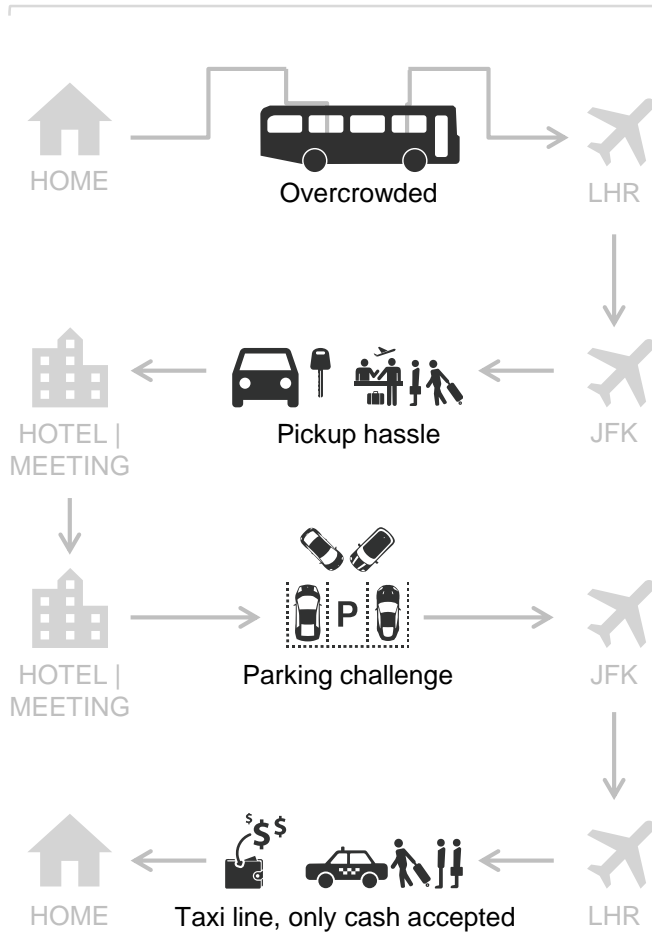

Consistently high-
quality

App and Website bookings in less than 30 seconds

Main

Start & End

Date & time

Flight Info

Book

Simplify Your Ground Transportation

Why do this?

When you can do that?

Blacklane: high quality at fair rates

In Cooperation with Travel Partners

A man with a beard, wearing a dark suit, light blue shirt, and red tie, is looking down. The image is overlaid with a dark, semi-transparent filter and a diagonal line crossing from the top left to the bottom right. The text "See you on the road!" is positioned at the bottom center in white.