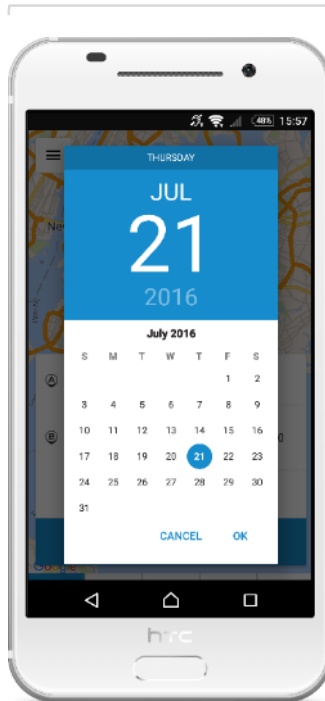

Consistently high-
quality

App and Website bookings in less than 30 seconds

Main

Start & End

Date & time

Flight Info

Book

Simplify Your Ground Transportation

Why do this?

When you can do that?

Blacklane: high quality at fair rates

In Cooperation with Travel Partners

A man with a beard, wearing a dark suit, light blue shirt, and red tie, is looking down. The image is overlaid with a dark, semi-transparent filter and a diagonal line crossing from the top left to the bottom right. The text "See you on the road!" is positioned at the bottom center in white.