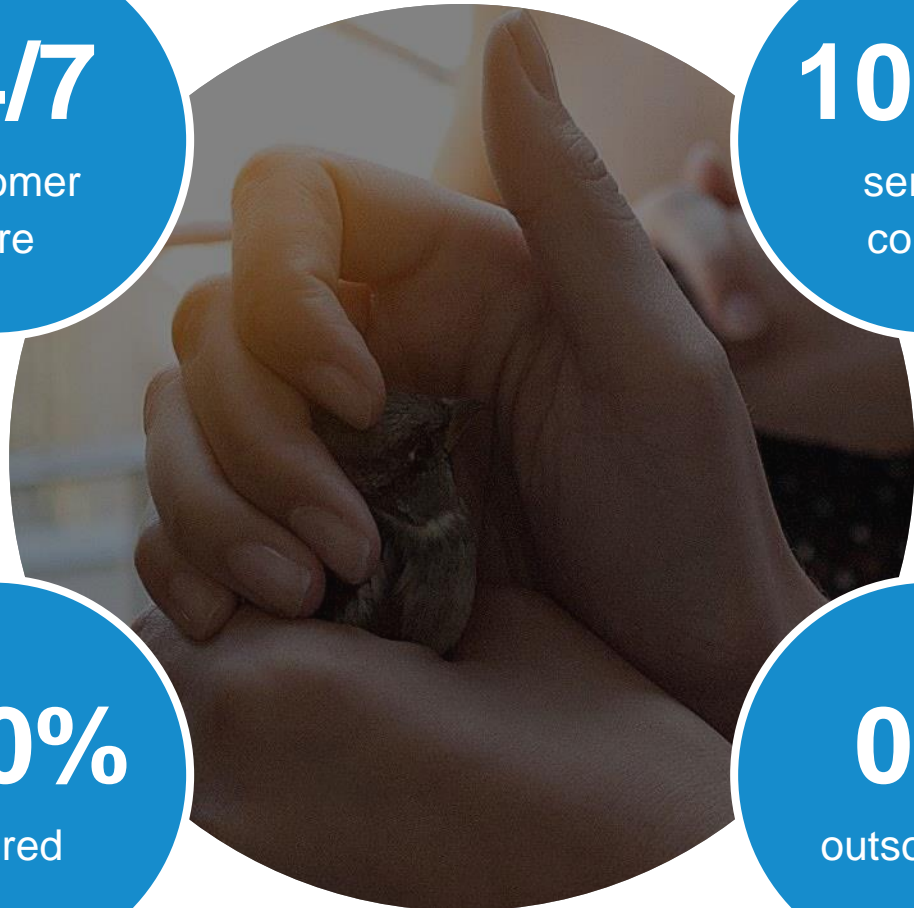

Blacklane's Duty of Care brand promise

24/7

customer
care

100%

service
control

100%

insured

0%

outsourcing