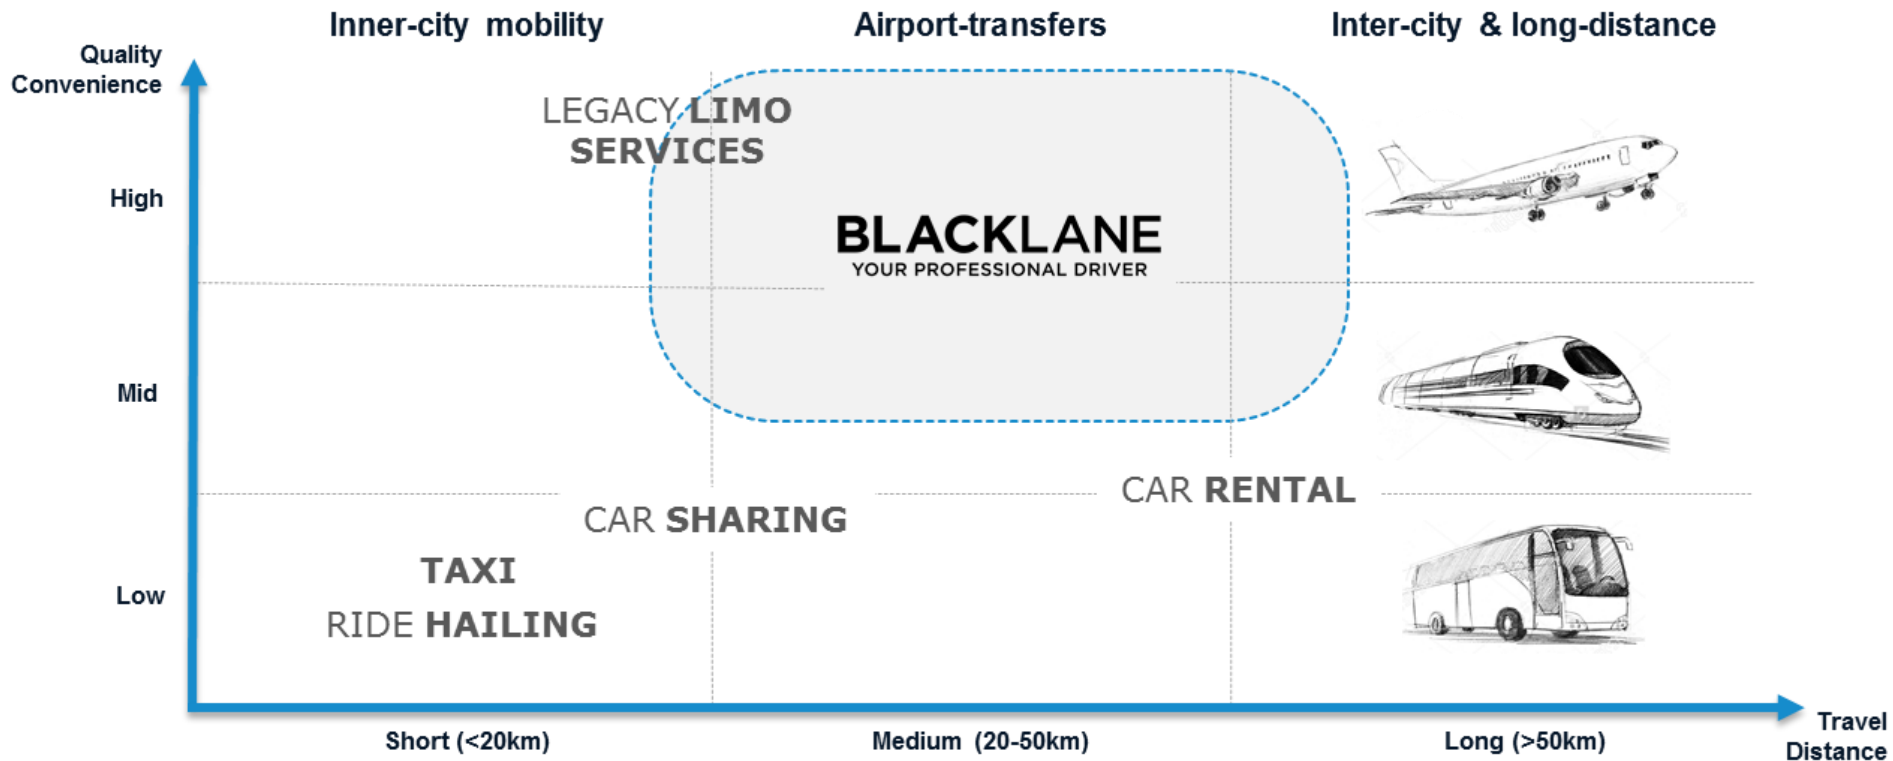

Consistently high-
quality

App and Website bookings in less than 30 seconds

Main

Start & End

Date & time

Flight Info

Book

Simplify Your Ground Transportation

Why do this?

When you can do that?

Blacklane: high quality at fair rates

In Cooperation with Travel Partners

A man with a beard, wearing a dark suit, light blue shirt, and red tie, is looking down. The image is overlaid with a dark, semi-transparent filter and a diagonal line crossing from the top left to the bottom right. The text "See you on the road!" is positioned at the bottom center in white.