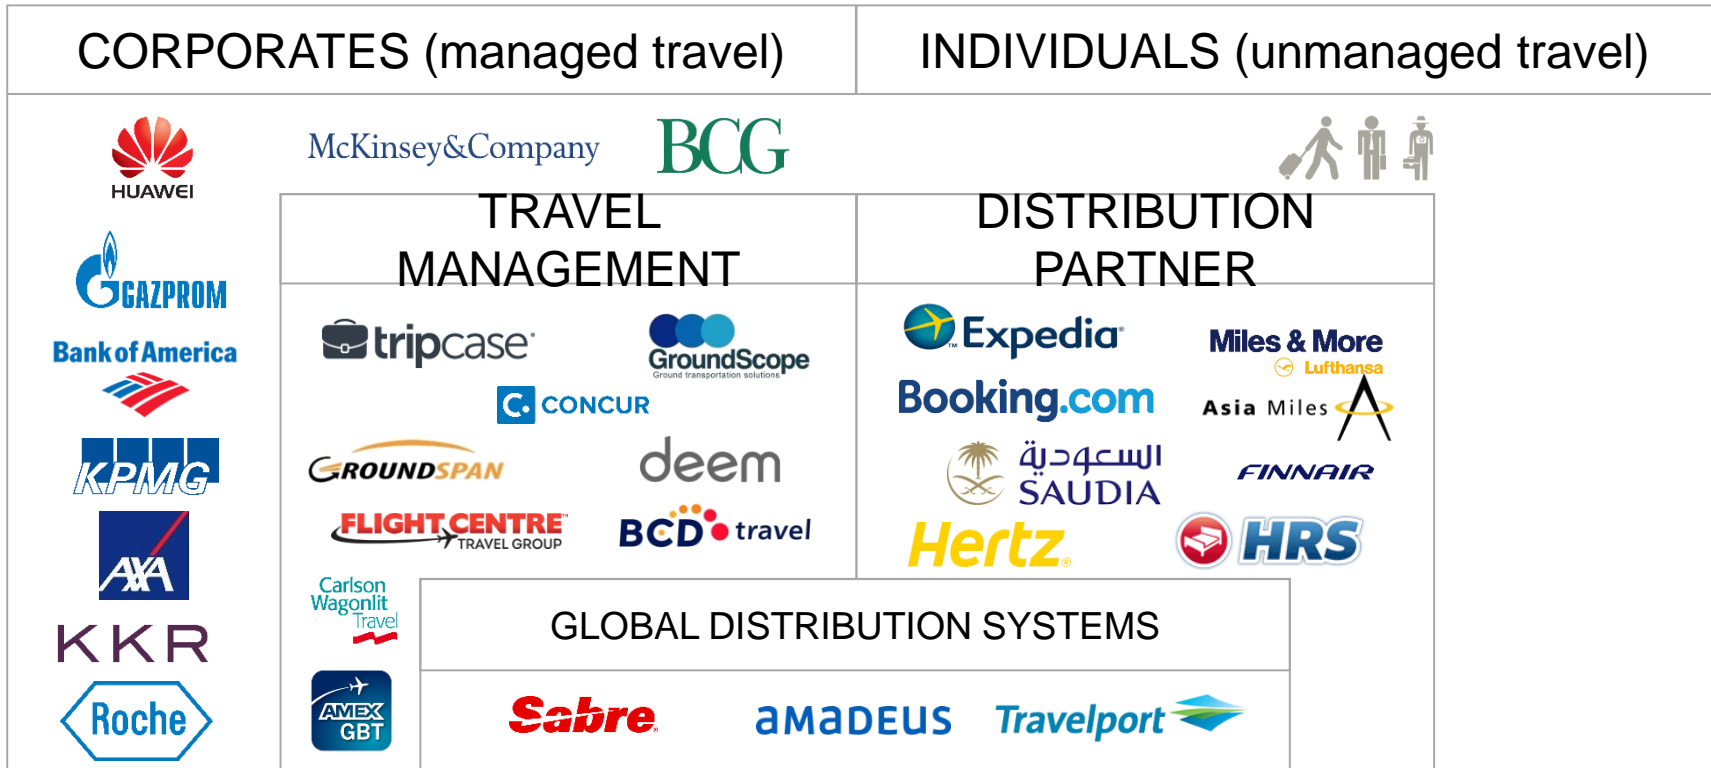

 Live  Launched in Q4 2017

Available in over 500 of the world's most important airport destinations

Blacklane's Duty of Care brand promise

24/7

customer
care

100%

service
control

100%

insured

0%

outsourcing

Navigating through Chaos

1. airlines, hotels, booking platforms, tour operators, travel agencies, etc.

The Global Professional Driver Service

Customers

Individuals

Corporates

Distribution partners

Booking & management

BLACKLANE
YOUR PROFESSIONAL DRIVER

Providers

Booking guarantee

Global availability

Fixed, all-inclusive
rates

Why do this?

When you can do that?

Blacklane: high quality at fair rates

In Cooperation with Travel Partners

A man with a beard, wearing a dark suit, light blue shirt, and red tie, is looking down. The image is overlaid with a dark, semi-transparent filter and a diagonal line crossing from the top left to the bottom right. The text "See you on the road!" is positioned at the bottom center in white.