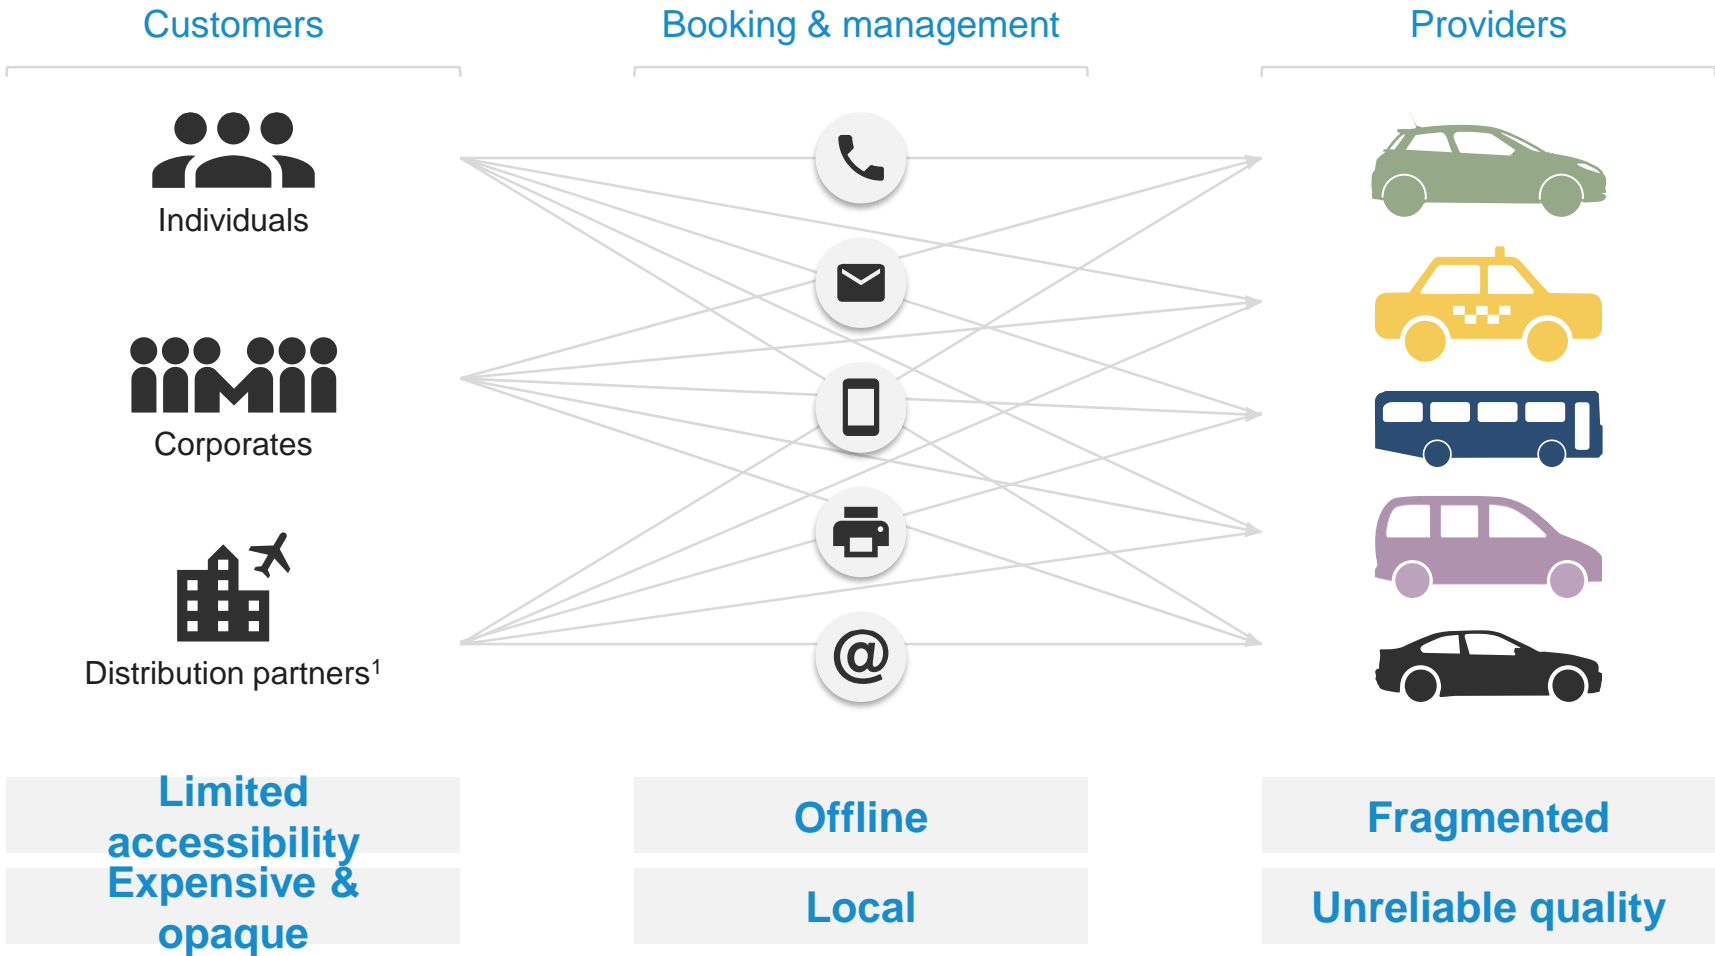

 Live  Launched in Q4 2017

Available in over 500 of the world's most important airport destinations

Blacklane's Duty of Care brand promise

24/7

customer
care

100%

service
control

100%

insured

0%

outsourcing

Navigating through Chaos

1. airlines, hotels, booking platforms, tour operators, travel agencies, etc.

The Global Professional Driver Service

Customers

Individuals

Corporates

Distribution partners

Booking & management

BLACKLANE
YOUR PROFESSIONAL DRIVER

Providers

Booking guarantee

Global availability

Fixed, all-inclusive
rates

Consistently high-
quality

App and Website bookings in less than 30 seconds

Main

Start & End

Date & time

Flight Info

Book

Simplify Your Ground Transportation