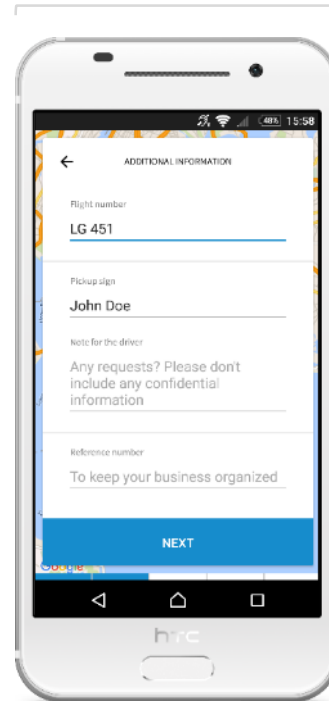

Consistently high-
quality

App and Website bookings in less than 30 seconds

Main

Start & End

Date & time

Flight Info

Book

Simplify Your Ground Transportation

Why do this?

When you can do that?

Blacklane: high quality at fair rates

In Cooperation with Travel Partners

A man with a beard, wearing a dark suit, light blue shirt, and red tie, is looking down. The image is overlaid with a dark, semi-transparent filter and a diagonal line crossing from the top left to the bottom right. The text "See you on the road!" is positioned at the bottom center in white.